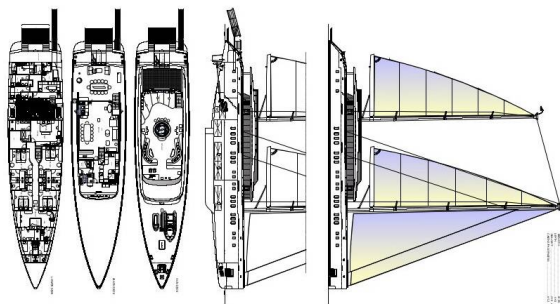

# M/S ADRI

M/S Adri (2024)

Luxury Charter M/S ADRI M/S Adri, built in 2024 is anchored in the **ACI Marina Split, Split region, Croatia**. It has **6 cabins**, can accommodate **12 people** and has **6 toilets**. Bed linen and kitchen equipment are included in the price.