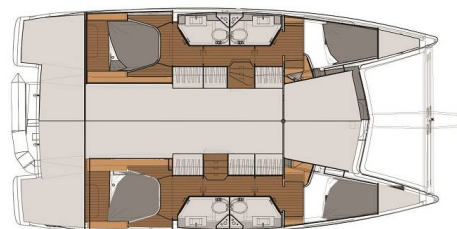

FOUNTAIN PAJOT LUCIA 40

Stella Luna (2017)

Catamaran Fountaine Pajot Lucia 40 Stella Luna, built in 2017 is anchored in the **Marina Punat, Krk, Kvarner, Croatia**. It has **4 cabins**, can accommodate **8 people** and has **3 toilets**. Bed linen and kitchen equipment are included in the price.

YACHT SPECIFICATIONS

Yacht Base

Marina Punat, Krk, Croatia

Yacht ID

7052

Brands

Fountaine Pajot

Yacht name

Stella Luna

Production year

2017

Length

38 ft

Cabins

4

Berths

8

WC

3

Engine

2 x 30 HP

Fuel tank

300 l

WEBSITE

www.plujeme.cz

PHONE

+420 720 755 085

MOBILE

+420 777 170 276

E-MAIL

info@plujeme.cz

PLUJEME RÁDI S.R.O.

Dlouhá 730/35, 11000 Praha 1 – Staré Město, Czech Republic