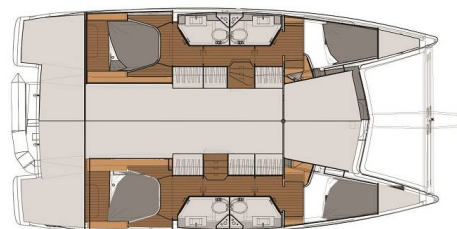

FOUNTAIN PAJOT LUCIA 40

Luce (2017)

Catamaran Fountaine Pajot Lucia 40 Luce, built in 2017 is anchored in the **Marina Punat, Krk, Kvarner, Croatia**. It has **4 + 2 cabins**, can accommodate **8 + 2 people** and has **4 toilets**. Bed linen and kitchen equipment are included in the price.

YACHT SPECIFICATIONS

Yacht Base

Marina Punat, Krk, Croatia

Yacht ID

7051

Brands

Fountaine Pajot

Yacht name

Luce

Production year

2017

Length

38 ft

Cabins

4 + 2

Berths

8 + 2

Max Persons

10

WC

4

Engine

2 x 30 HP

Fuel tank

300 l

WEBSITE

www.plujeme.cz

PHONE

+420 720 755 085

MOBILE

+420 777 170 276

E-MAIL

info@plujeme.cz

PLUJEME RÁDI S.R.O.

Dlouhá 730/35, 11000 Praha 1 - Staré Město, Czech Republic