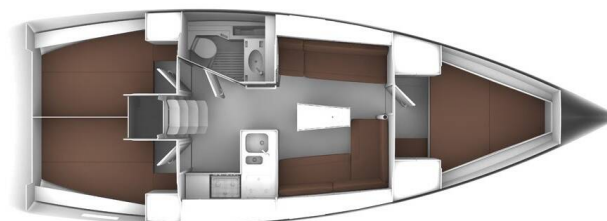

# BAVARIA CRUISER 37

Smiley (2017)

Sailing yacht **Bavaria Cruiser 37 Smiley**, built in **2017** is anchored in the **ACI Marina Split, Split region, Croatia**. It has **3 cabins**, can accommodate **6 + 2 people** and has **1 toilets**. Bed linen and kitchen equipment are included in the price.

**Smiley**

Production year

**2017**

Length

**37 ft**

Cabins

**3**

Berths