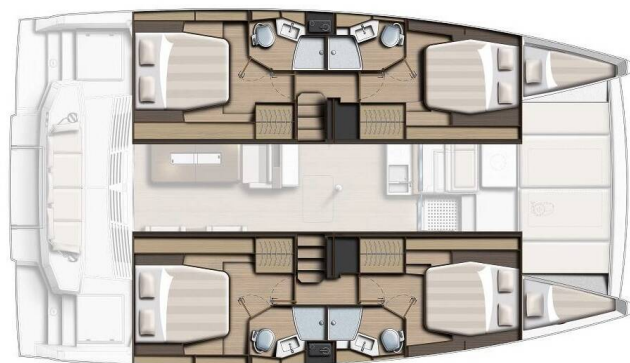

BALI 4.4

Double Trouble (2024)

Catamaran Bali 4.4 Double Trouble, built in 2024 is anchored in the Marina Frapa, Rogoznica, Šibenik region, Croatia. It has 4 + 2 cabins, can accommodate 8 + 2 + 2 people and has 4 toilets. Bed linen and kitchen equipment are included in the price.

Double Trouble

Production year

2024

Length

44 ft

Cabins

4 + 2

Berths