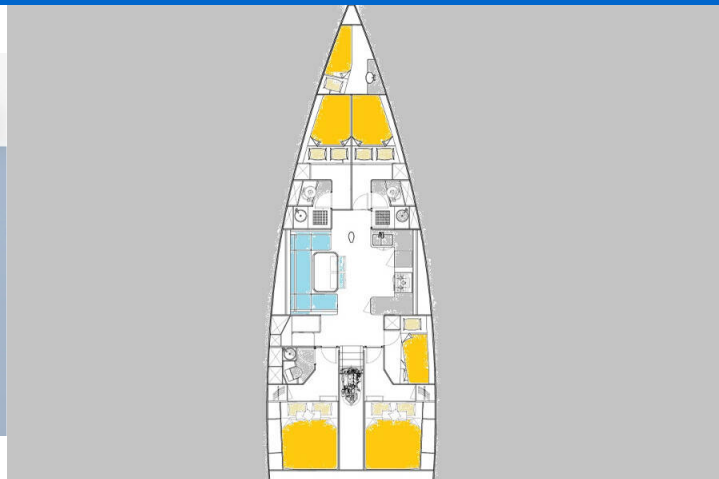

MORE 55

Petra - Silver Edition (2024)

Sailing yacht **More 55 Petra - Silver Edition**, built in **2024** is anchored in the **Trogir, Yachtclub Seget (Marina Baotic), Split region, Croatia**. It has **5 + 1 cabins**, can accommodate **10 + 2 + 1 people** and has **3 + 1 toilets**. Bed linen and kitchen equipment are included in the price.

YACHT SPECIFICATIONS

Yacht Base

Trogir, Yachtclub Seget (Marina Baotic), Croatia

Yacht ID

7015

Brands

More Boats

Yacht name

Petra - Silver Edition

Production year

2024

Length

55 ft

Cabins

5 + 1

Berths