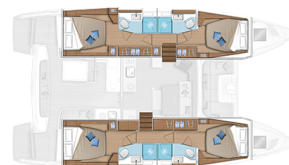

LAGOON 46

Cari (2023)

Catamaran **Lagoon 46 Cari**, built in **2023** is anchored in the **Seychelles, Mahe, Mahé, Seychelles**. It has **4 + 2 cabins**, can accommodate **8 + 2 people** and has **4 toilets**. Bed linen and kitchen equipment are included in the price.