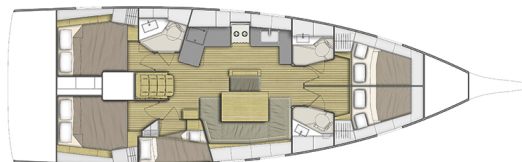

OCEANIS 46.1

Dommie (2024)

Sailing yacht Oceanis 46.1 Dommie, built in 2024 is anchored in the **ACI Marina Split, Split region, Croatia**. It has **5 cabins**, can accommodate **10 + 2 people** and has **3 toilets**. Bed linen and kitchen equipment are included in the price.

Dommie

Production year

2024

Length

48 ft

Cabins

5

Berths