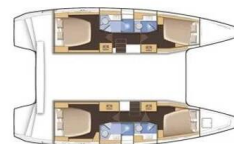

# LAGOON 42

Laurencia (2023)

Catamaran Lagoon 42 Laurencia, built in 2023 is anchored in the Mallorca, Porto Colom, Balearic Islands, Spain. It has 4 + 2 cabins, can accommodate 8 + 2 + 2 people and has 4 toilets. Bed linen and kitchen equipment are included in the price.

**Laurencia**

Production year

**2023**

Length

**42 ft**

Cabins

**4 + 2**

Berths