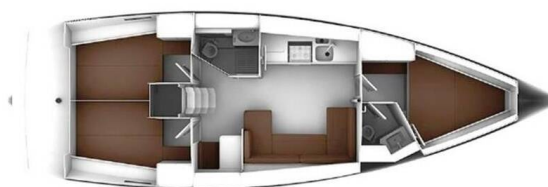

BAVARIA CRUISER 41

Hermes (2014)

Sailing yacht Bavaria Cruiser 41 Hermes, built in 2014 is anchored in the Athens, Alimos marina, Athens area/Saronic/Peloponese, Greece. It has 3 cabins, can accommodate 6 + 1 people and has 2 toilets. Bed linen and kitchen equipment are included in the price.