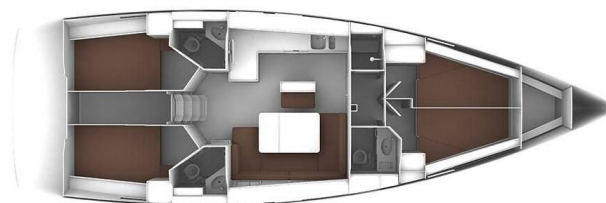

# BAVARIA CRUISER 46

Amore (2015)

Sailing yacht **Bavaria Cruiser 46 Amore**, built in **2015** is anchored in the **Lefkas, D-Marin, Ionian Islands, Greece**. It has **4 cabins**, can accommodate **8 + 1 people** and has **3 toilets**. Bed linen and kitchen equipment are included in the price.