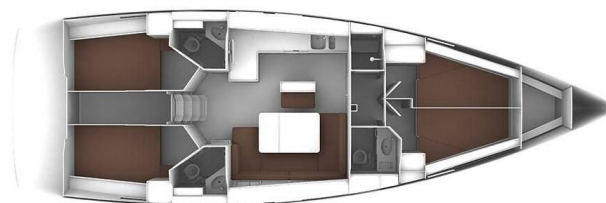

BAVARIA CRUISER 46

Amore (2015)

Sailing yacht **Bavaria Cruiser 46 Amore**, built in **2015** is anchored in the **Lefkas, D-Marin, Ionian Islands, Greece**. It has **4 cabins**, can accommodate **8 + 1 people** and has **3 toilets**. Bed linen and kitchen equipment are included in the price.