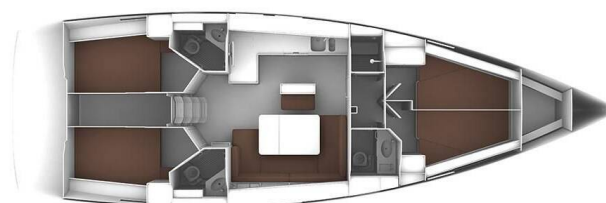

BAVARIA CRUISER 46

Leonidas (2017)

Sailing yacht **Bavaria Cruiser 46 Leonidas**, built in **2017** is anchored in the **Lefkas, D-Marin, Ionian Islands, Greece**. It has **4 cabins**, can accommodate **8 + 1 people** and has **3 toilets**. Bed linen and kitchen equipment are included in the price.

Leonidas

Production year

2017

Length

47 ft

Cabins

4

Berths