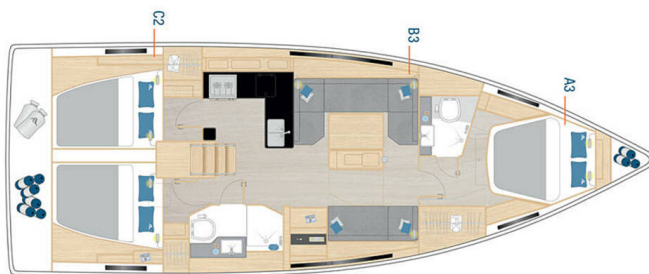

HANSE 410

Bela (2024)

Sailing yacht Hanse 410 Bela, built in 2024 is anchored in the Marina Kornati, Biograd, Zadar region, Croatia. It has 3 cabins, can accommodate 6 + 2 people and has 2 toilets. Bed linen and kitchen equipment are included in the price.

Bela

Production year

2024

Length

41 ft

Cabins

3

Berths