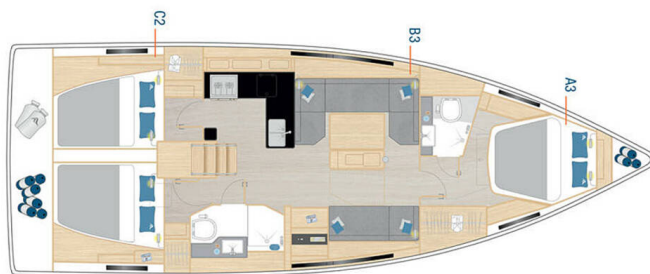

HANSE 410

Bela (2024)

Sailing yacht Hanse 410 Bela, built in 2024 is anchored in the Marina Kornati, Biograd, Zadar region, Croatia. It has 3 cabins, can accommodate 6 + 2 people and has 2 toilets. Bed linen and kitchen equipment are included in the price.

Bela

Production year

2024

Length

41 ft

Cabins

3

Berths