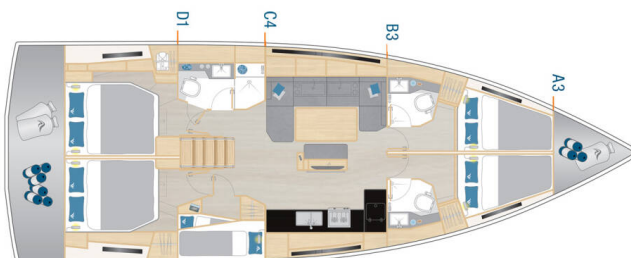

# HANSE 460

Aroha (2024)

Sailing yacht Hanse 460 Aroha, built in 2024 is anchored in the **Dubrovnik, Komolac, ACI Marina Dubrovnik, Dubrovnik region, Croatia**. It has **5 cabins**, can accommodate **10 + 2 people** and has **3 toilets**. Bed linen and kitchen equipment are included in the price.