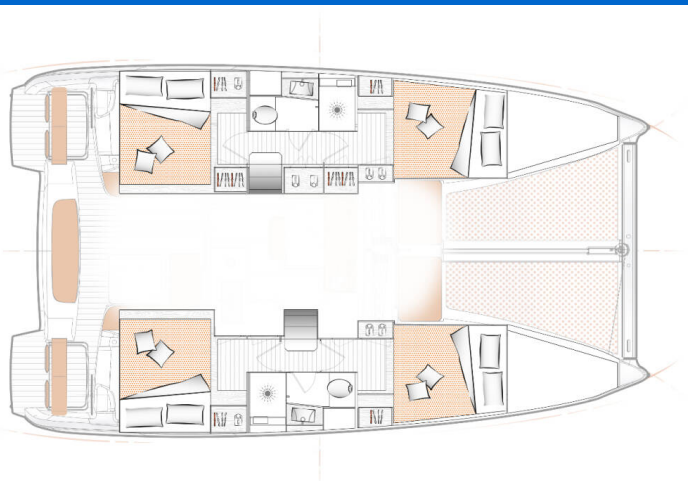

EXCESS 11

Spring & Fall (2024)

Catamaran **Excess 11 Spring & Fall**, built in **2024** is anchored in the **Trogir, Marina Trogir (ex.SCT), Split region, Croatia**. It has **4 + 2 cabins**, can accommodate **8 + 2 + 2 people** and has **2 toilets**. Bed linen and kitchen equipment are included in the price.

Spring & Fall

Production year

2024

Length

37 ft

Cabins

4 + 2

Berths