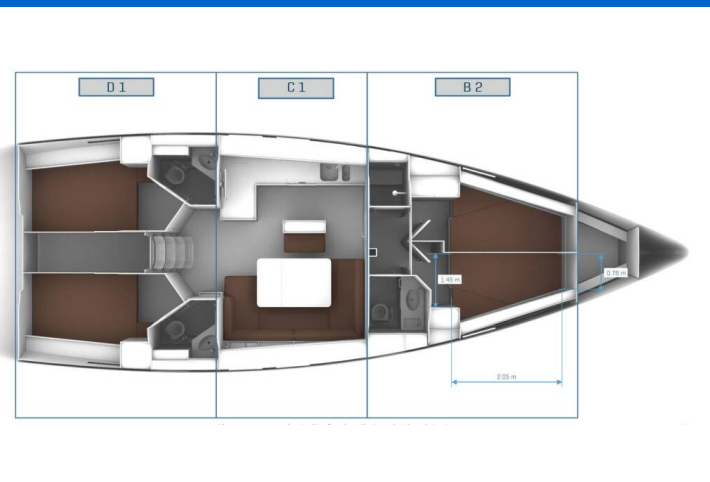

BAVARIA CRUISER 46

Leisure (2024)

Sailing yacht **Bavaria Cruiser 46 Leisure**, built in **2024** is anchored in the **Marmaris, Albatros Marina, Aegean, Turkey**. It has **4 cabins**, can accommodate **8 people** and has **3 toilets**. Bed linen and kitchen equipment are included in the price.

Leisure

Production year

2024

Length

47 ft

Cabins

4

Berths