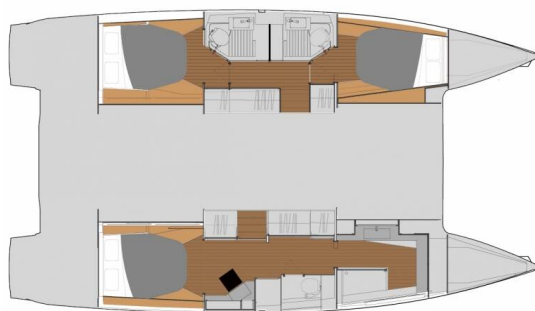

# FONTAINE PAJOT ASTREA 42 MAESTRO

Speakeasy (2023)

Catamaran Fountaine Pajot Astrea 42 Maestro Speakeasy, built in **2023** is anchored in the **Bahamas, Abacos, Boat Harbour Marina, Abaco Islands, Bahamas**. It has **3 cabins**, can accommodate **6 people** and has **3 toilets**. Bed linen and kitchen equipment are included in the price.

**Speakeasy**

Production year

**2023**

Length

**41 ft**

Cabins

**3**

Berths