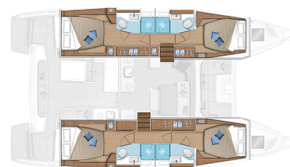

LAGOON 46

Destiny Point (2024)

Catamaran **Lagoon 46 Destiny Point**, built in **2024** is anchored in the **ACI Marina Trogir, Split region, Croatia**. It has **4 + 2 cabins**, can accommodate **8 + 2 + 2 people** and has **4 toilets**. Bed linen and kitchen equipment are included in the price.

Destiny Point

Production year

2024

Length

46 ft

Cabins

4 + 2

Berths