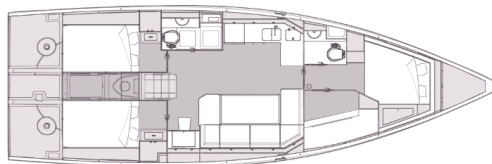

ELAN IMPRESSION 45

A'more (2024)

Sailing yacht **Elan Impression 45 A'more**, built in **2024** is anchored in the **Marina Pirovac, Šibenik region, Croatia**. It has **4 cabins**, can accommodate **8 + 2 people** and has **2 toilets**. Bed linen and kitchen equipment are included in the price.