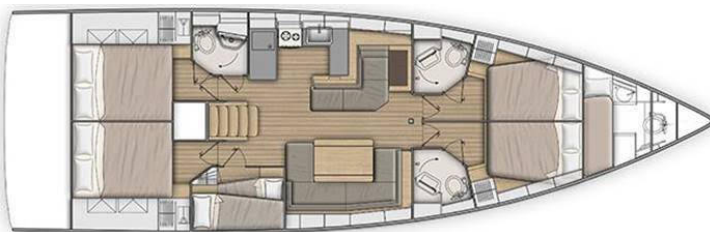

OCEANIS 51.1

Selinde (2024)

Sailing yacht Oceanis 51.1 Selinde, built in 2024 is anchored in the Sicily, Portorosa, Sicily, Italy. It has 5 + 1 cabins, can accommodate 10 + 2 + 1 people and has 3 + 1 toilets. Bed linen and kitchen equipment are included in the price.