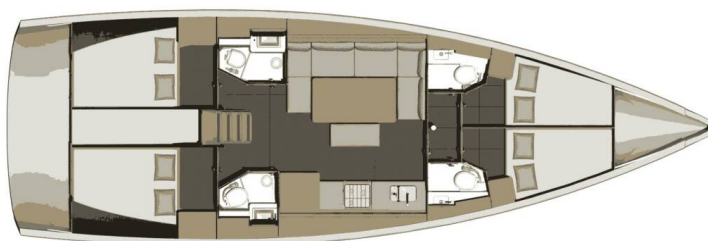

OCEANIS 46.1

Arianna (2024)

Sailing yacht Oceanis 46.1 Arianna, built in 2024 is anchored in the Sicily, Portorosa, Sicily, Italy. It has 5 cabins, can accommodate 10 + 2 people and has 3 toilets. Bed linen and kitchen equipment are included in the price.

Arianna

Production year

2024

Length

48 ft

Cabins

5

Berths