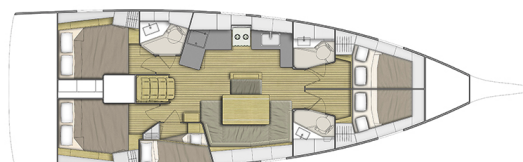

# OCEANIS 46.1

Ostria (2019)

Sailing yacht Oceanis 46.1 Ostria, built in 2019 is anchored in the Athens, Alimos marina, Athens area/Saronic/Peloponese, Greece. It has 5 cabins, can accommodate 10 people and has 3 toilets. Bed linen and kitchen equipment are included in the price.