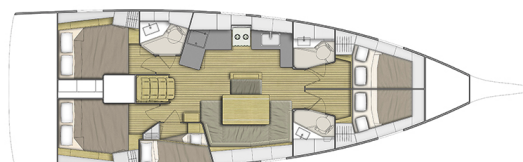

OCEANIS 46.1

Ostria (2019)

Sailing yacht Oceanis 46.1 Ostria, built in 2019 is anchored in the Athens, Alimos marina, Athens area/Saronic/Peloponese, Greece. It has 5 cabins, can accommodate 10 people and has 3 toilets. Bed linen and kitchen equipment are included in the price.