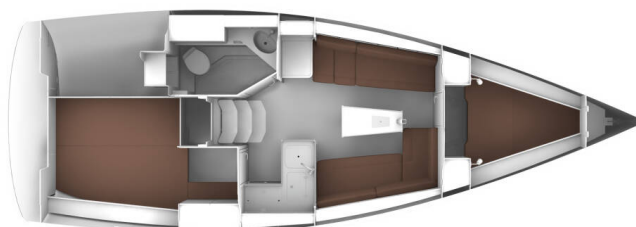

BAVARIA CRUISER 34

Jimbo (2024)

Sailing yacht **Bavaria Cruiser 34 Jimbo**, built in **2024** is anchored in the **Marina, Luka Marina (near Trogir), Split region, Croatia**. It has **2 cabins**, can accommodate **4 + 1 people** and has **1 toilets**. Bed linen and kitchen equipment are included in the price.