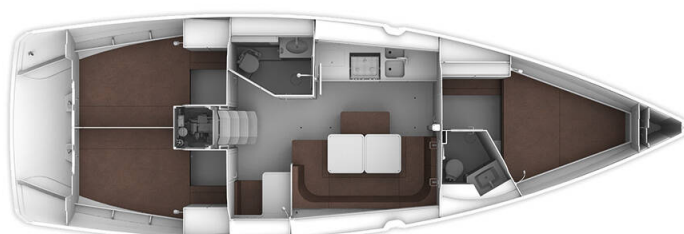

# BAVARIA CRUISER 41

MH 76 (2017)

Sailing yacht **Bavaria Cruiser 41 MH 76**, built in **2017** is anchored in the **Marina Hramina, Murter, Šibenik region, Croatia**. It has **3 cabins**, can accommodate **6 + 1 people** and has **2 toilets**. Bed linen and kitchen equipment are included in the price.