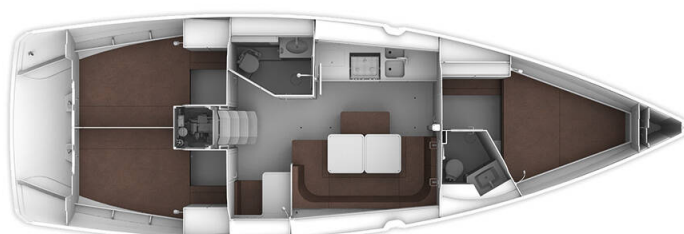

BAVARIA CRUISER 41

MH 76 (2017)

Sailing yacht **Bavaria Cruiser 41 MH 76**, built in **2017** is anchored in the **Marina Hramina, Murter, Šibenik region, Croatia**. It has **3 cabins**, can accommodate **6 + 1 people** and has **2 toilets**. Bed linen and kitchen equipment are included in the price.