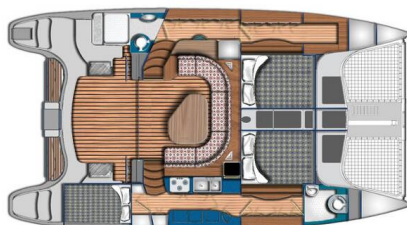

# SEAWIND 1160

Dc al Coda (2022)

Catamaran **Seawind 1160 Dc al Coda**, built in **2022** is anchored in the **Newport, Jamestown, Conanicut Marina, Rhode Island, USA**. It has **3 + 2 cabins**, can accommodate **8 + 2 people** and has **2 toilets**. Bed linen and kitchen equipment are included in the price.

**Dc al Coda**

Production year

**2022**

Length

**38 ft**

Cabins

**3 + 2**

Berths