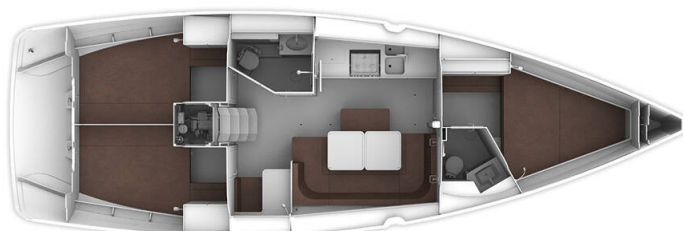

BAVARIA CRUISER 41

MH 74 (2017)

Sailing yacht **Bavaria Cruiser 41 MH 74**, built in **2017** is anchored in the **Marina Hramina, Murter, Šibenik region, Croatia**. It has **3 cabins**, can accommodate **6 + 1 people** and has **2 toilets**. Bed linen and kitchen equipment are included in the price.