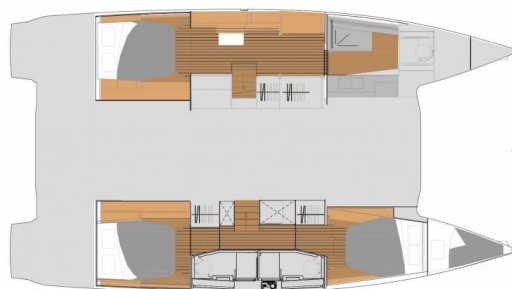

FOUNTAIN PAJOT ELBA 45

Eleutheria (2023)

Catamaran Fountaine Pajot Elba 45 Eleutheria, built in 2023 is anchored in the **Newport, Jamestown, Conanicut Marina, Rhode Island, USA**. It has **3 + 2 cabins**, can accommodate **6 + 2 people** and has **3 toilets**. Bed linen and kitchen equipment are included in the price.

Eleutheria

Production year

2023

Length

44 ft

Cabins

3 + 2

Berths