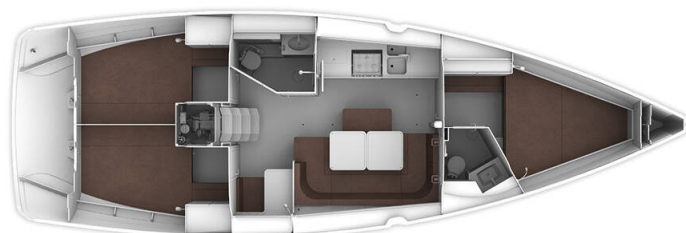

BAVARIA CRUISER 41

MH 73 (2017)

Sailing yacht **Bavaria Cruiser 41 MH 73**, built in **2017** is anchored in the **Marina Hramina, Murter, Šibenik region, Croatia**. It has **3 cabins**, can accommodate **6 + 1 people** and has **2 toilets**. Bed linen and kitchen equipment are included in the price.