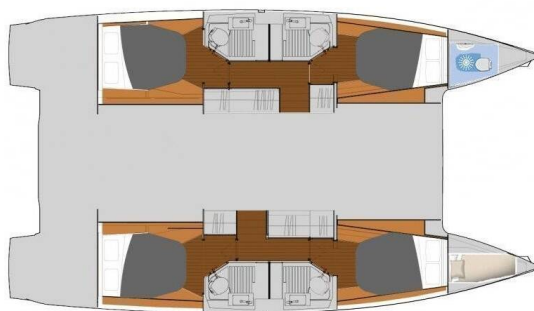

FOUNTAINÉ PAJOT ASTREA 42

Pleasant Arbour (2020)

Catamaran Fountaine Pajot Astrea 42 Pleasant Arbour, built in 2020 is anchored in the BVI, Tortola, Ritter House Marina, British Virgin Islands, British Virgin Islands. It has 4 + 1 cabins, can accommodate 8 + 1 people and has 4 toilets. Bed linen and kitchen equipment are included in the price.

Pleasant Arbour

Production year

2020

Length

41 ft

Cabins

4 + 1

Berths