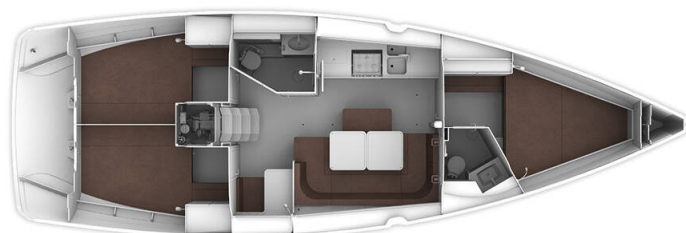

BAVARIA CRUISER 41

MH 72 (2017)

Sailing yacht **Bavaria Cruiser 41 MH 72**, built in **2017** is anchored in the **Marina Hramina, Murter, Šibenik region, Croatia**. It has **3 cabins**, can accommodate **6 + 1 people** and has **2 toilets**. Bed linen and kitchen equipment are included in the price.