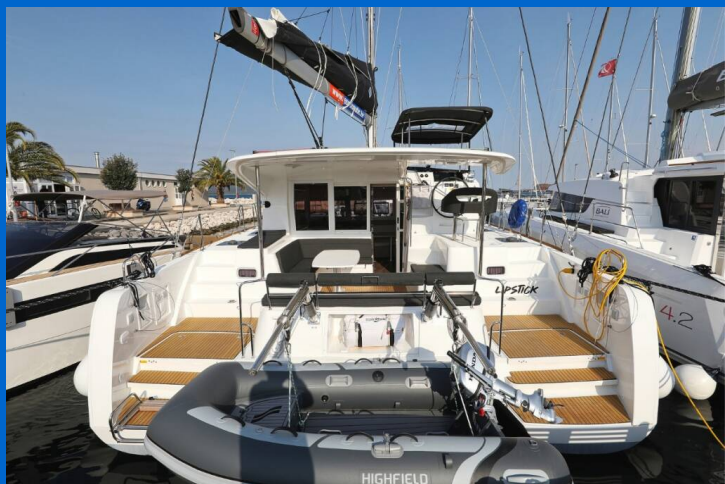

LAGOON 40

Lipstick (2024)

Catamaran **Lagoon 40 Lipstick**, built in **2024** is anchored in the **Marina Kornati, Biograd, Zadar region, Croatia**. It has **4 + 2 cabins**, can accommodate **8 + 2 + 2 people** and has **4 toilets**. Bed linen and kitchen equipment are included in the price.

YACHT SPECIFICATIONS

Yacht Base

Marina Kornati, Biograd, Croatia

Yacht ID

6817

Brands

Lagoon

Yacht name