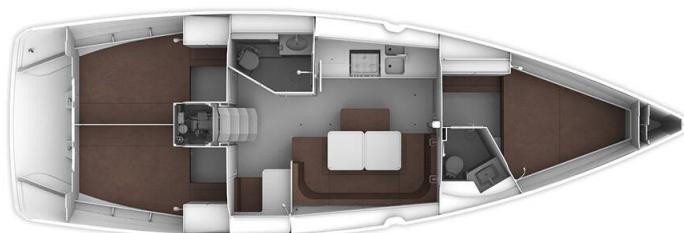

BAVARIA CRUISER 41

MH 69 (2017)

Sailing yacht Bavaria Cruiser 41 MH 69, built in 2017 is anchored in the **Marina Hramina, Murter, Šibenik region, Croatia**. It has **3 cabins**, can accommodate **6 + 1 people** and has **2 toilets**. Bed linen and kitchen equipment are included in the price.