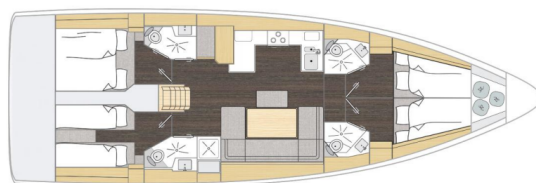

BAVARIA C46

Felicia (2024)

Sailing yacht **Bavaria C46 Felicia**, built in **2024** is anchored in the **Göcek, Aegean, Turkey**. It has **4 cabins**, can accommodate **8 people** and has **4 toilets**. Bed linen and kitchen equipment are included in the price.