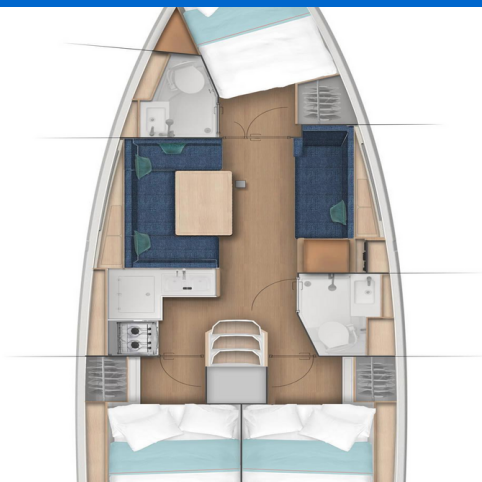

SUN ODYSSEY 380

Princess Tia (2024)

Sailing yacht Sun Odyssey 380 Princess Tia, built in 2024 is anchored in the Marina Punat, Krk, Kvarner, Croatia. It has 3 cabins, can accommodate 6 + 2 people and has 2 toilets. Bed linen and kitchen equipment are included in the price.

Princess Tia

Production year

2024

Length

37 ft

Cabins

3

Berths