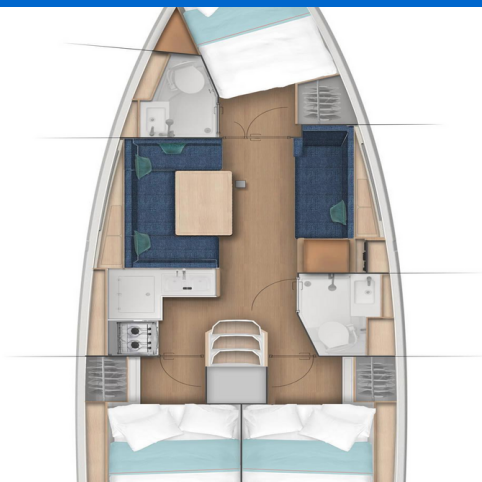

# SUN ODYSSEY 380

Princess Lara (2024)

Sailing yacht Sun Odyssey 380 Princess Lara, built in 2024 is anchored in the Marina Punat, Krk, Kvarner, Croatia. It has 3 cabins, can accommodate 6 + 2 people and has 2 toilets. Bed linen and kitchen equipment are included in the price.

**Princess Lara**

Production year

**2024**

Length

**37 ft**

Cabins

**3**

Berths