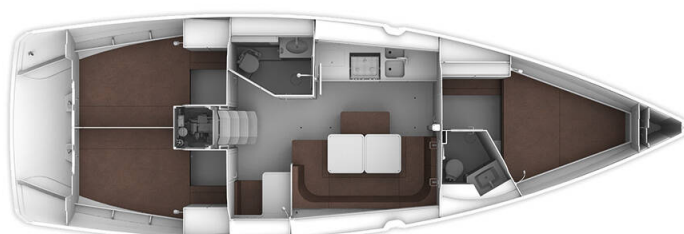

BAVARIA CRUISER 41

MH 68 (2017)

Sailing yacht **Bavaria Cruiser 41 MH 68**, built in **2017** is anchored in the **Marina Hramina, Murter, Šibenik region, Croatia**. It has **3 cabins**, can accommodate **6 + 1 people** and has **2 toilets**. Bed linen and kitchen equipment are included in the price.