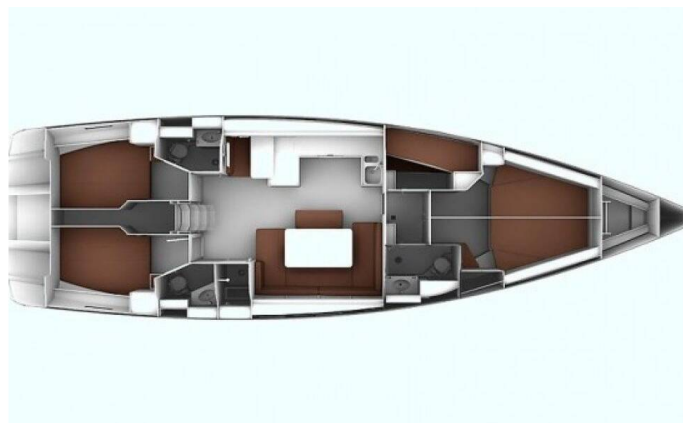

# BAVARIA CRUISER 51

Pandora (2016)

Sailing yacht **Bavaria Cruiser 51 Pandora**, built in **2016** is anchored in the **Athens, Alimos marina, Athens area/Saronic/Peloponese, Greece**. It has **5 cabins**, can accommodate **10 people** and has **3 toilets**. Bed linen and kitchen equipment are included in the price.

**Pandora**

Production year

**2016**

Length

**51 ft**

Cabins

**5**

Berths