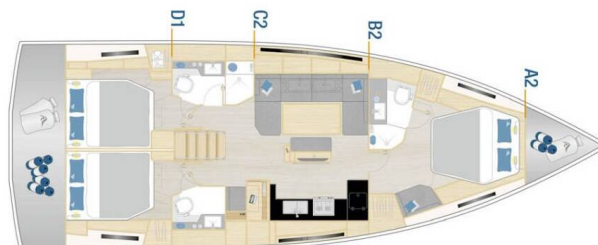

HANSE 460

Felice (2024)

Sailing yacht **Hanse 460 Felice**, built in **2024** is anchored in the **Trogir, Yachtclub Seget (Marina Baotic), Split region, Croatia**. It has **3 cabins**, can accommodate **6 + 2 people** and has **3 toilets**. Bed linen and kitchen equipment are included in the price.

Felice

Production year

2024

Length

48 ft

Cabins

3

Berths