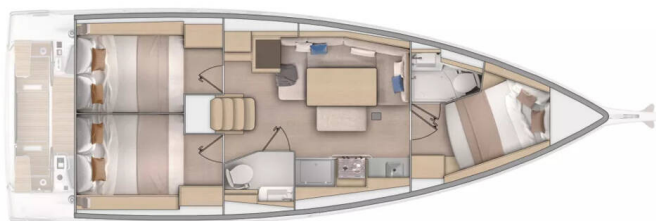

# OCEANIS 37.1

Agios (2024)

Sailing yacht Oceanis 37.1 Agios, built in 2024 is anchored in the Marina Tehnomont Veruda, Pula, Istra, Croatia. It has 3 cabins, can accommodate 6 + 2 people and has 2 toilets. Bed linen and kitchen equipment are included in the price.

**Agios**

Production year

**2024**

Length

**39 ft**

Cabins

**3**

Berths

## STANDARD YACHT EQUIPMENT

Additional	<b>Flag</b>
Comfort	<b>Cockpit cushions</b>
Deck	<b>Anchor light, Bathing platform, Bilge pump - Mechanic, Bimini top, Black ball, Boat hook, Bosun's chair (Safe seat) (boatswain's chair), Cockpit table, Cockpit/stern, outside shower, Dinghy, Electric anchor windlass, Fenders, Galley in cockpit, Gangway, Impeller, Jerry cans for diesel, Main anchor, Mooring ropes, Pulpit seat, Sailor's knife, Spare anchor (Reserve, Auxiliary anchor), Sprayhood, Swimming ladder, Teak cockpit</b>
Entertainment	<b>Outdoor speakers, Radio, TV, Wi-Fi Internet</b>
Galley	<b>Hot water, Oven, Pressurized water system, Sink, Stove</b>
Interior	<b>Barometer, Clock, Electric fans in cabins, Lowerable salon table, Safe, Yacht keys</b>
Navigation	<b>AIS, Autopilot, Bow thruster, Compass, Composite steering wheels, Depthsounder, GPS chart plotter - cockpit, LED Navigation lights, Navigation (Nautical) charts and nautical guide, Navigation/position Lights, Triangles, Wind instrument/Anemometer, Windex</b>
Safety	<b>Automatic Inflatable Life Jacket, Black Water Tank, Distress signals, Emergency tiller, Fire extinguisher, First aid kit, Flashlight, Fog horn, Horseshoe lifebuoy, Lifelines, Liferaft, Set of tools, VHF radio, Wire (shroud) cutter</b>
Sails	<b>Halyard winches, Winch</b>
Yacht electrics	<b>12V Socket, 220V socket, Battery charger, Bilge pump - Electric, Converter 220V/12V, Heating, Inverter, Shore connection 220 V, Shore power cable, Solar panels, USB sockets</b>