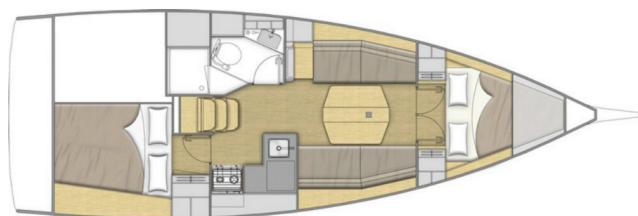

OCEANIS 34.1

Ka Nani (2022)

Sailing yacht Oceanis 34.1 Ka Nani, built in 2022 is anchored in the Marina Frapa, Rogoznica, Šibenik region, Croatia. It has 2 cabins, can accommodate 4 + 1 people and has 1 toilets. Bed linen and kitchen equipment are included in the price.