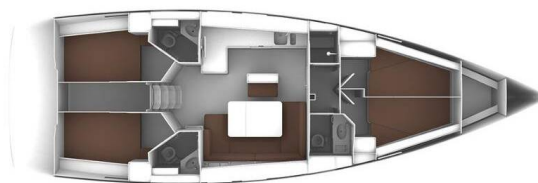

BAVARIA CRUISER 46

Sea Legend (2024)

Sailing yacht **Bavaria Cruiser 46 Sea Legend**, built in **2024** is anchored in the **Marina Punat, Krk, Kvarner, Croatia**. It has **4 cabins**, can accommodate **8 + 1 people** and has **3 toilets**. Bed linen and kitchen equipment are included in the price.

Sea Legend

Production year

2024

Length

46 ft

Cabins

4

Berths