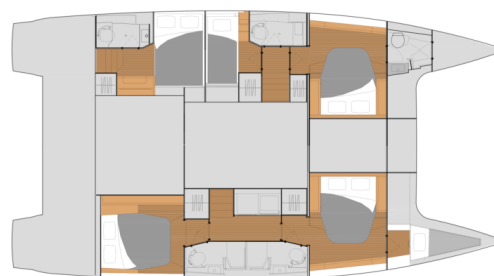

FOUNTAIN PAJOT TANNA 47

Eros (2024)

Catamaran Fountaine Pajot Tanna 47 Eros, built in 2024 is anchored in the Athens, Alimos marina, Athens area/Saronic/Peloponese, Greece. It has 5 + 1 cabins, can accommodate 10 + 1 people and has 5 + 1 toilets. Bed linen and kitchen equipment are included in the price.

Eros

Production year

2024

Length

46 ft

Cabins

5 + 1

Berths