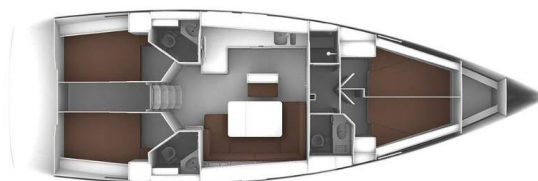

# BAVARIA CRUISER 46

My life (2024)

Sailing yacht **Bavaria Cruiser 46 My life**, built in **2024** is anchored in the **Pula, Marina Polesana, Istra, Croatia**. It has **4 cabins**, can accommodate **8 + 1 people** and has **3 toilets**. Bed linen and kitchen equipment are included in the price.

**My life**

Production year

**2024**

Length

**46 ft**

Cabins

**4**

Berths