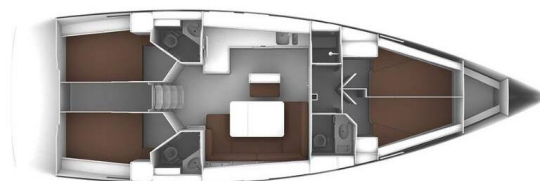

BAVARIA CRUISER 46

My life (2024)

Sailing yacht **Bavaria Cruiser 46 My life**, built in **2024** is anchored in the **Pula, Marina Polesana, Istra, Croatia**. It has **4 cabins**, can accommodate **8 + 1 people** and has **3 toilets**. Bed linen and kitchen equipment are included in the price.

My life

Production year

2024

Length

46 ft

Cabins

4

Berths