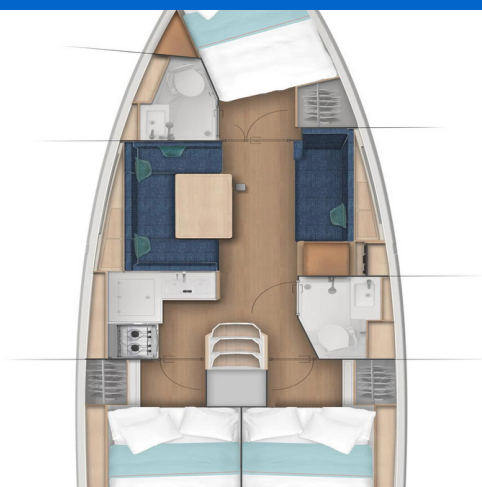

SUN ODYSSEY 380

Princess Marija (2024)

Sailing yacht Sun Odyssey 380 Princess Marija, built in 2024 is anchored in the Pula, Marina Polesana, Istra, Croatia. It has 3 cabins, can accommodate 6 + 2 people and has 2 toilets. Bed linen and kitchen equipment are included in the price.

Princess Marija

Production year

2024

Length

37 ft

Cabins

3

Berths