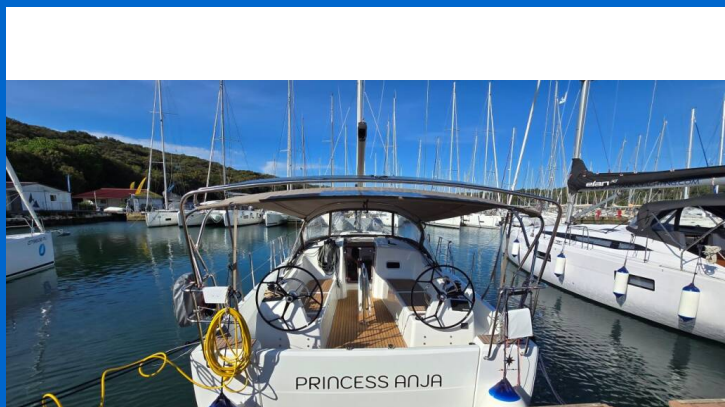

SUN ODYSSEY 380

Princess Anja (2024)

Sailing yacht Sun Odyssey 380 Princess Anja, built in 2024 is anchored in the Pula, Marina Polesana, Istra, Croatia. It has 3 cabins, can accommodate 6 + 2 people and has 2 toilets. Bed linen and kitchen equipment are included in the price.

YACHT SPECIFICATIONS

Yacht Base

Pula, Marina Polesana, Croatia

Yacht ID

6733

Brands

Jeanneau

Yacht name