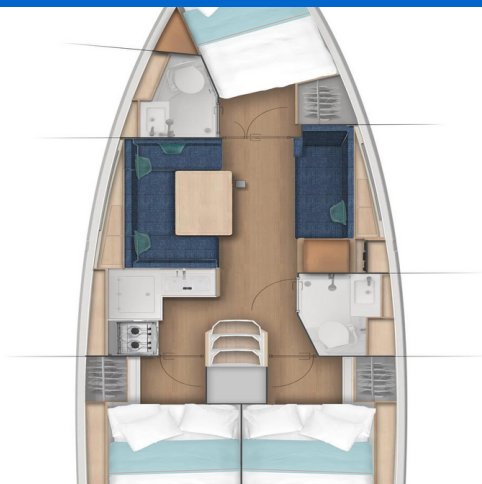

SUN ODYSSEY 380

Princess Anja (2024)

Sailing yacht Sun Odyssey 380 Princess Anja, built in 2024 is anchored in the Pula, Marina Polesana, Istra, Croatia. It has 3 cabins, can accommodate 6 + 2 people and has 2 toilets. Bed linen and kitchen equipment are included in the price.

Princess Anja

Production year

2024

Length

37 ft

Cabins

3

Berths