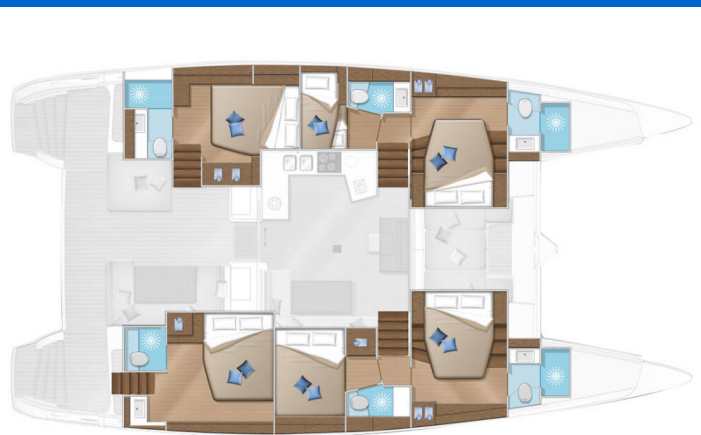

# LAGOON 52

Takamaka (2016)

**Catamaran Lagoon 52 Takamaka**, built in **2016** is anchored in the **Corsica, Bonifacio, Corsica, France**. It has **6 cabins**, can accommodate **12 + 2 people** and has **6 toilets**. Bed linen and kitchen equipment are included in the price.

**Takamaka**

Production year

**2016**

Length

**52 ft**

Cabins

**6**

Berths