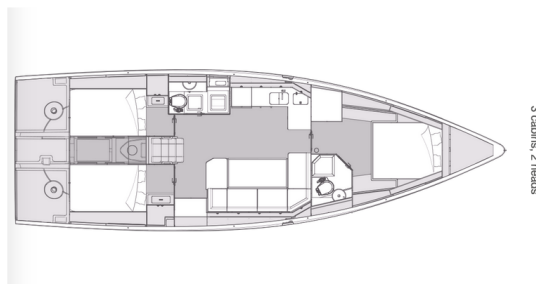

ELAN IMPRESSION 45

Stargazer (2024)

Sailing yacht **Elan Impression 45 Stargazer**, built in **2024** is anchored in the **Marina Kornati, Biograd, Zadar region, Croatia**. It has **3 cabins**, can accommodate **6 + 2 people** and has **2 toilets**. Bed linen and kitchen equipment are included in the price.

Stargazer

Production year

2024

Length

45 ft

Cabins

3

Berths