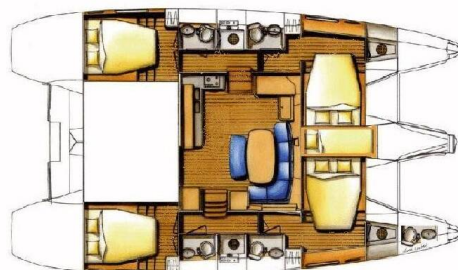

# LAGOON 420

Sofia VI (2008)

Catamaran Lagoon 420 Sofia VI, built in 2008 is anchored in the Athens, Alimos marina, Athens area/Saronic/Peloponese, Greece. It has 4 + 2 cabins, can accommodate 8 + 2 people and has 5 toilets. Bed linen and kitchen equipment are included in the price.