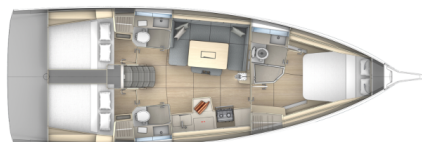

DUFOUR 41

Los Angeles (2024)

Sailing yacht **Dufour 41 Los Angeles**, built in **2024** is anchored in the **Fethiye, Yacht Classic Hotel Marina, Aegean, Turkey**. It has **3 cabins**, can accommodate **6 people** and has **3 toilets**. Bed linen and kitchen equipment are included in the price.

Los Angeles

Production year

2024

Length

42 ft

Cabins

3

Berths