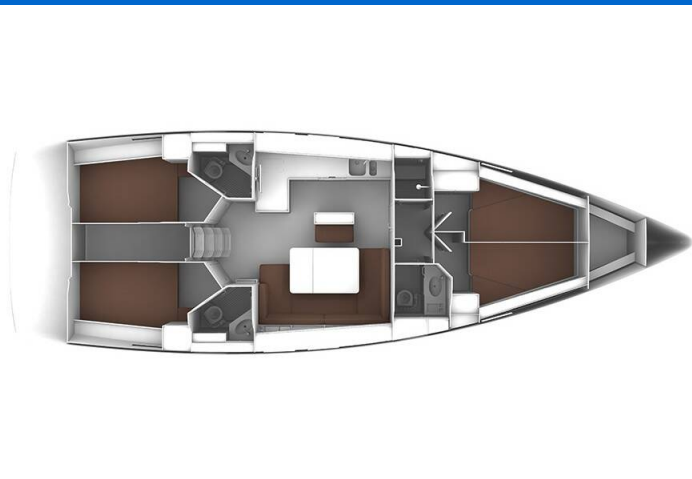

BAVARIA CRUISER 46

Eros (2024)

Sailing yacht Bavaria Cruiser 46 Eros, built in 2024 is anchored in the Athens, Alimos marina, Athens area/Saronic/Peloponese, Greece. It has 4 cabins, can accommodate 8 + 1 people and has 3 toilets. Bed linen and kitchen equipment are included in the price.

Eros

Production year

2024

Length

47 ft

Cabins

4

Berths